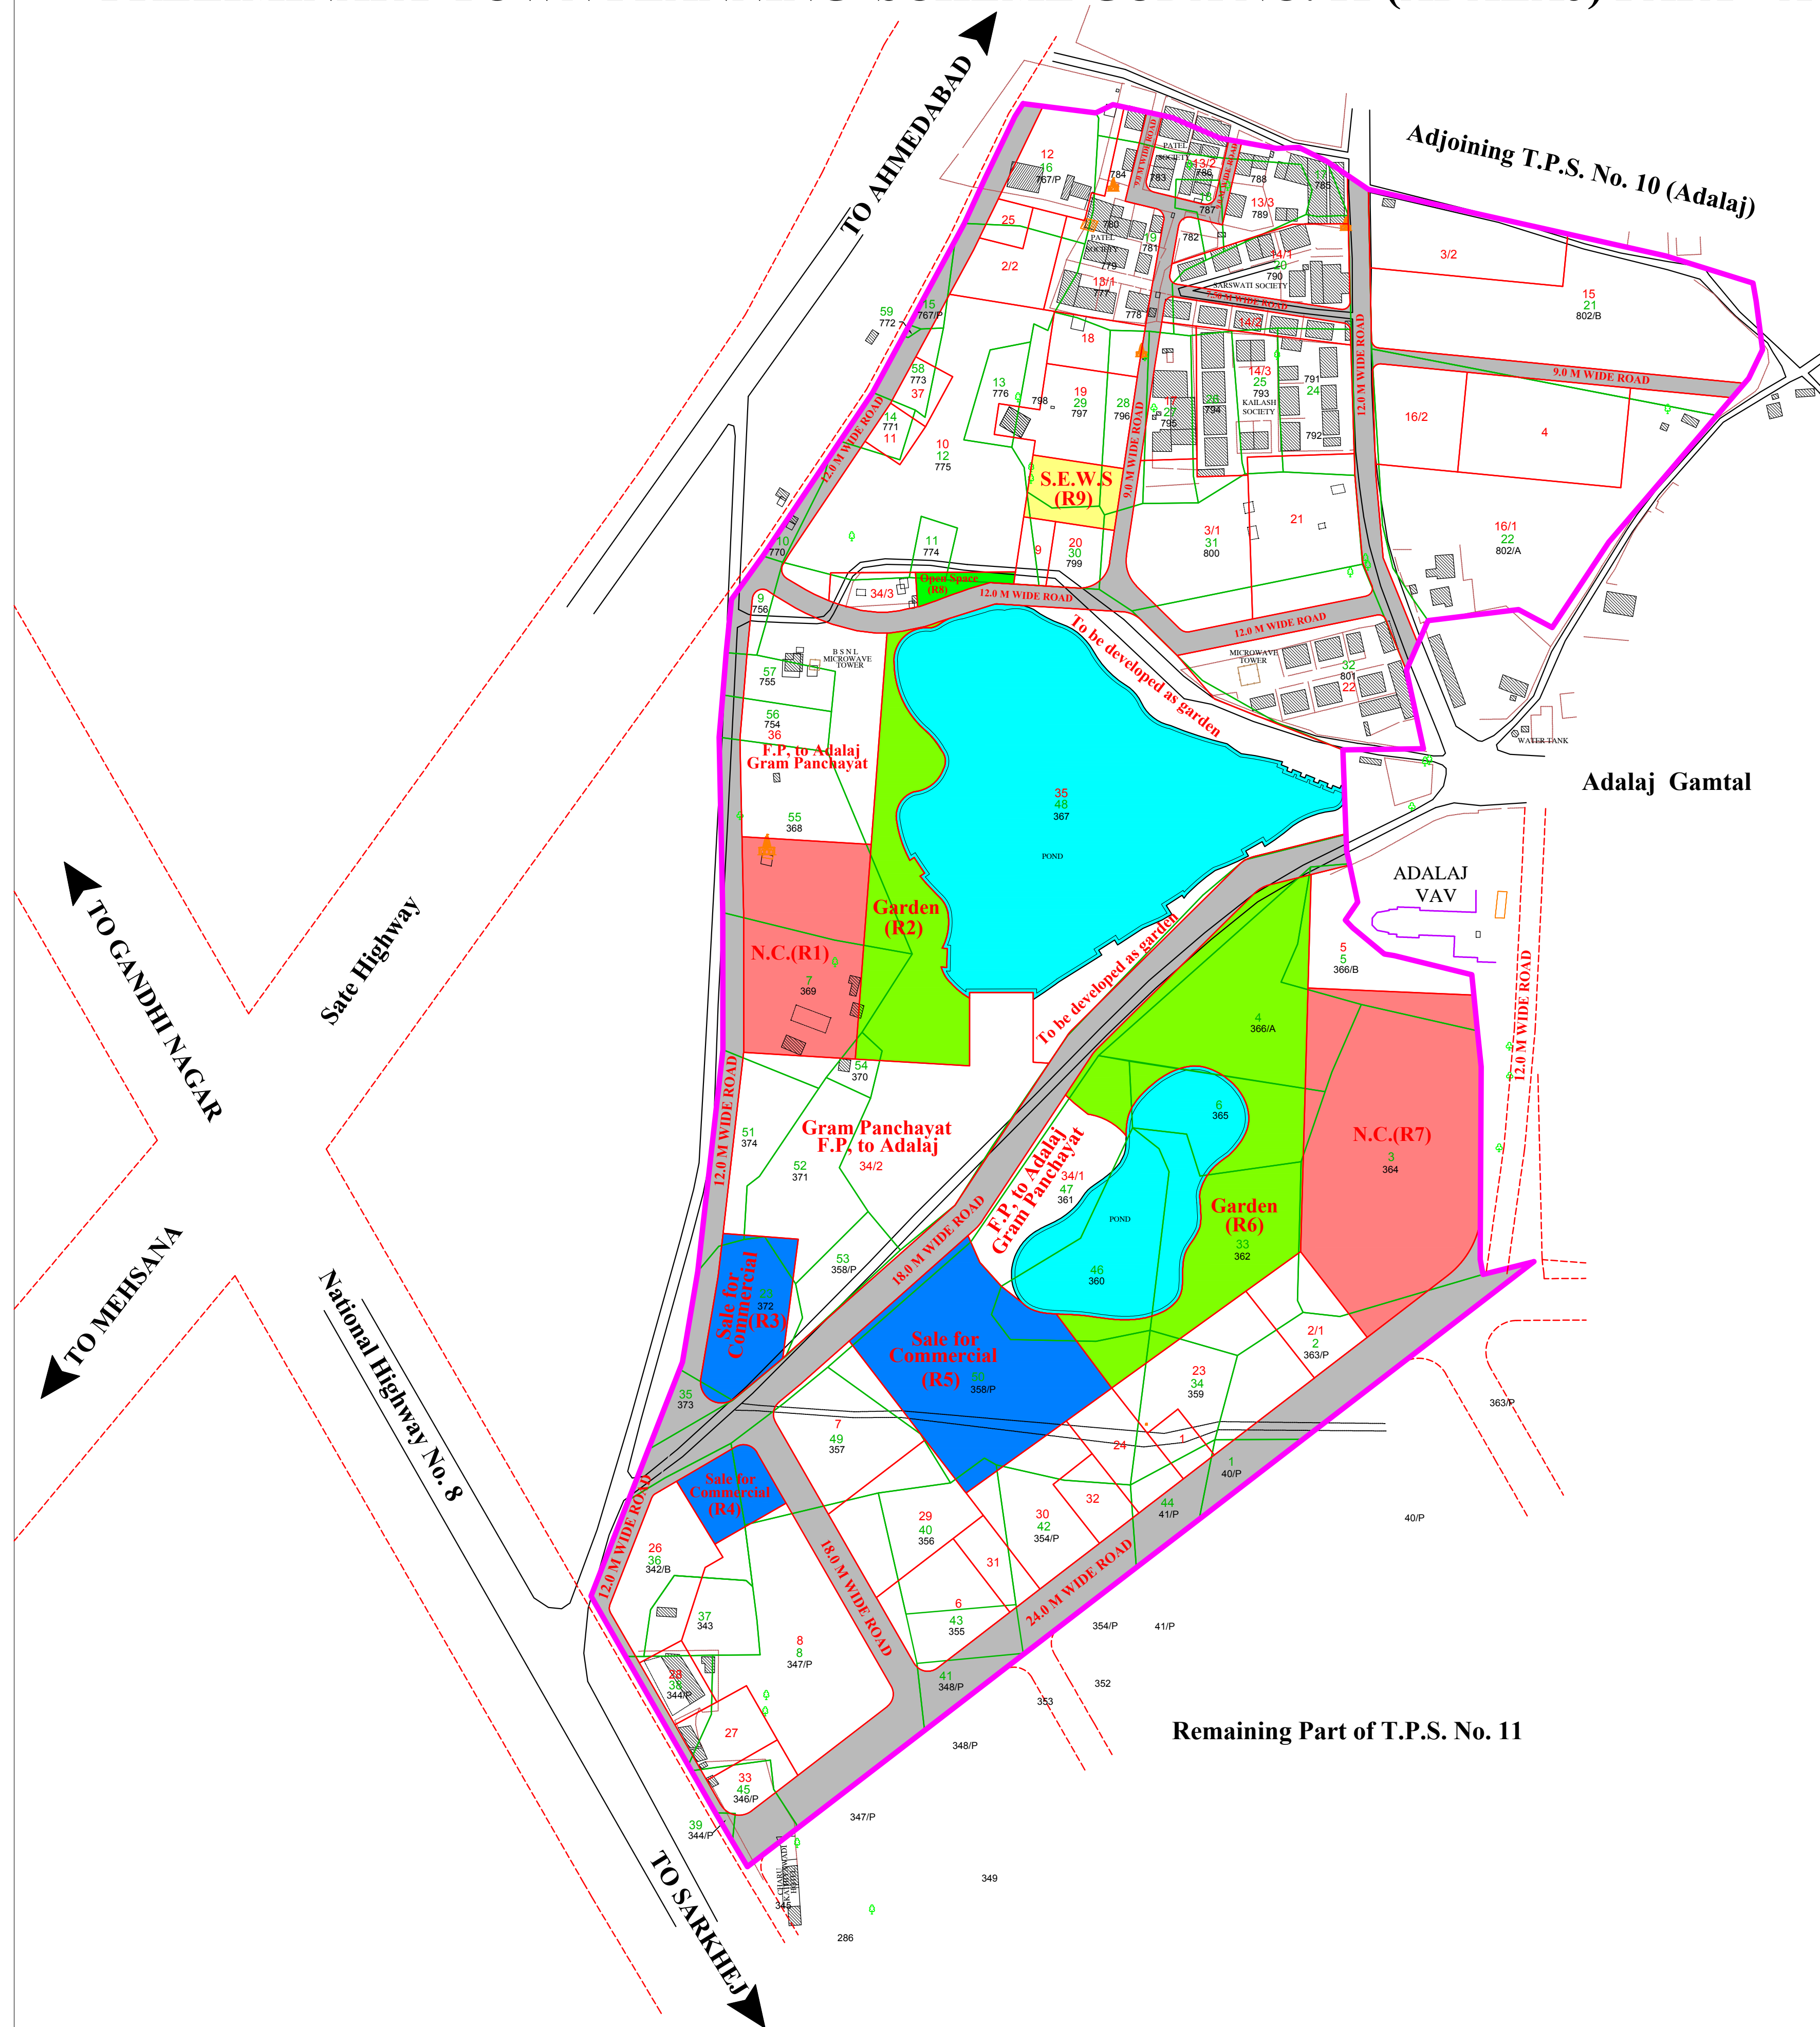

PRELIMINARY TOWN PLANNING SCHEME GUDA NO. 11 (ADALAJ) PART - A

PLAN NO :- 03 ORIGINAL & FINAL PLOT PLAN

Legend :

- T.P.Scheme Boundary
- Block No. Boundary
- Original Plot Boundary
- Final Plot Boundary
- Proposed Road
- Existing Road
- Existing Structure
- S.E.W.S. Housing
- Garden / OpenSpace
- Neighbourhood Center
- Commercial
- Water body
- Temple
- Tree
- Block No.
- O. P. No.
- F.P. No.

Scale 1:20

Town Planning Officer
Town Planning Scheme No. :11
Part - A (Adalaj- GUDA)
Gandhinagar